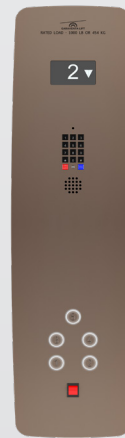

Our Luxury Fixtures

With a sharper and smoother design, graceful mirror curves and stylish durability, the Luxury Fixture Line combines luxury and convenience without compromising style. COP matches hall stations. Includes a digital floor display, floor selections buttons with a mirror finish back-plate, an Ibutton and key fobs to enhance security. Hinges for all COP panels to assist with service and maintenance will also be included.

Our Standard Fixtures

With a digital floor display, floor selection buttons and emergency stop/alarm button, our Standard Fixture line includes safety and security. Technology is at the core of the design and it focuses on details such as an integral telephone providing a solid and comfortable feel to both the Car operating Panels and the Hall Stations.

All configurations are available in all colour finishes.

Premium - COP and Hall Stations

Polished (Mirror) Stainless Steel

Polished (Mirror) Gold

Oil Rubbed Bronze

Standard - COP and Hall Stations

Brushed Stainless Steel

Elite - COP and Hall Stations

White Glass

Black Glass

Bronze Mirror Glass

Champagne Mirror Glass

The advantages of the Luxury Fixture Line

Discover some highlights of the new features which significantly contribute to the improvement of the capabilities and the aesthetics of the cabins: